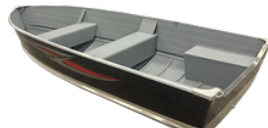

VOYAGER

14' *Sale*
$5,599
16' *Sale*
$7,999