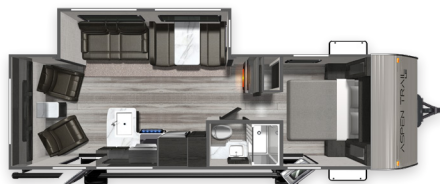

ASPEN TRAIL LE 26RL

Length: 30' 9" **Weight:** 6,298 lbs **Sleeps:** 2-4
Fresh Water: 37 gals.. **Grey Water:** 42 gals.
Waste Water: 42 gals.