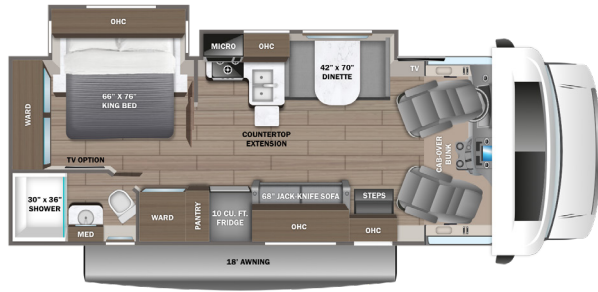

Countertop

Main Fabric

Furniture

Wood

Floor

Countertop

Main Fabric

Furniture

27U OPTION: B

29MV OPTIONS: A, B

30Z OPTION: B

31F OPTION: B

OPTIONS

A

15 Cu. Ft. Fridge

B