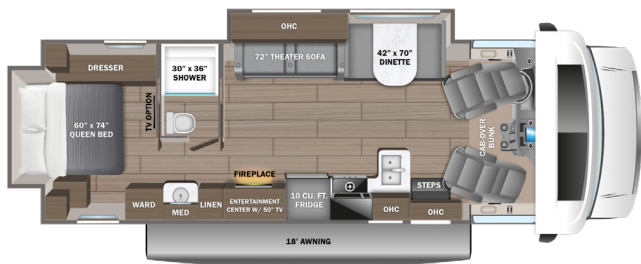

Countertop

Main Fabric

Furniture

Wood

Floor

Countertop

Main Fabric

Furniture

27U OPTION: B

29MV OPTIONS: A, B

30Z OPTION: B

31F OPTION: B

OPTIONS

A

15 Cu. Ft. Fridge

B