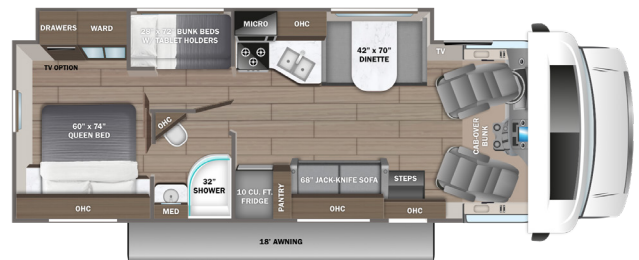

27U OPTION: B

29MV OPTIONS: A, B

30Z OPTION: B

31F OPTION: B

OPTIONS

A

15 Cu. Ft. Fridge

B

OPTIONS

15 cu. ft. 12V refrigerator (29MV)
Power theater seating
LED HD Smart TV in bedroom
Dual 13,500 BTU A/C units with power management system
Aluminum rims
Folding windshield sun shade
Blackout package - includes black bumper, grille, mirrors and wheels (available with any exterior)