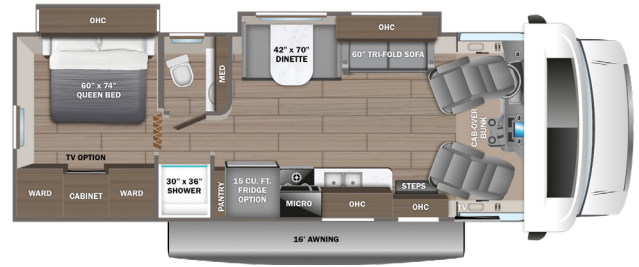

Countertop

Main Fabric

Furniture

Wood

Floor

Countertop

Main Fabric

Furniture

27U OPTION: B

29MV OPTIONS: A, B

30Z OPTION: B

31F OPTION: B

OPTIONS

A

15 Cu. Ft. Fridge

B