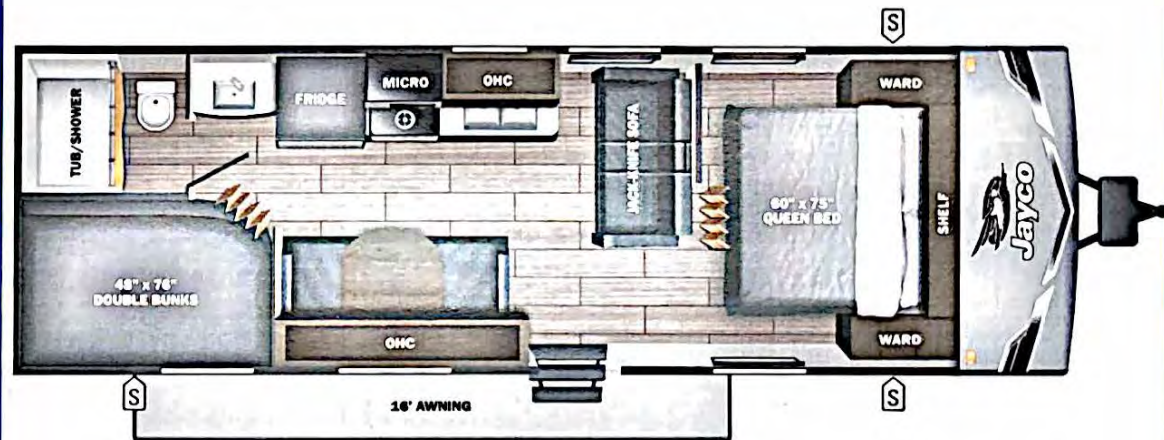

Jay Flight SLX

Serial #: 1UJBC0BN2S1YV0833
Model: 260BH JAY FLIGHT SLX TT

Model Year: 2025 Dealer Name: CAMPERLAND OF OKLAHOMA LLC
8347 EAST 11TH STREET
TULSA, OK 74112
USA

Manufacturer's Suggested Retail Price $31,656.00

TOTAL AMOUNT DOES NOT INCLUDE STATE AND LOCAL TAXES OR LICENSE FEES. THE PRICE SHOWN ABOVE MAY OR MAY NOT BE REPRESENTATIVE OF THE ACTUAL SELLING PRICE OF SIMILAR RECREATIONAL VEHICLES IN YOUR AREA.