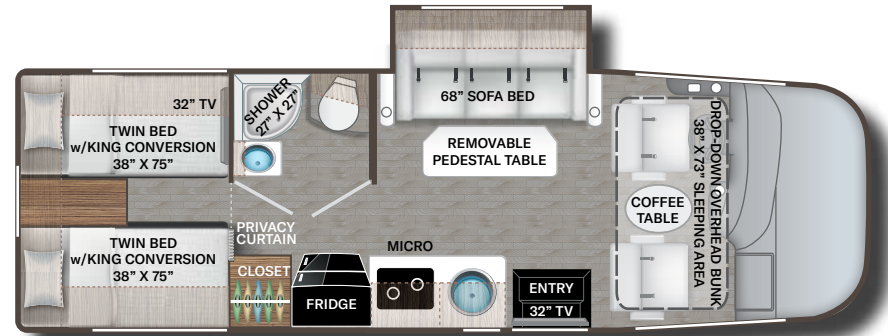

VEGAS®

24.1