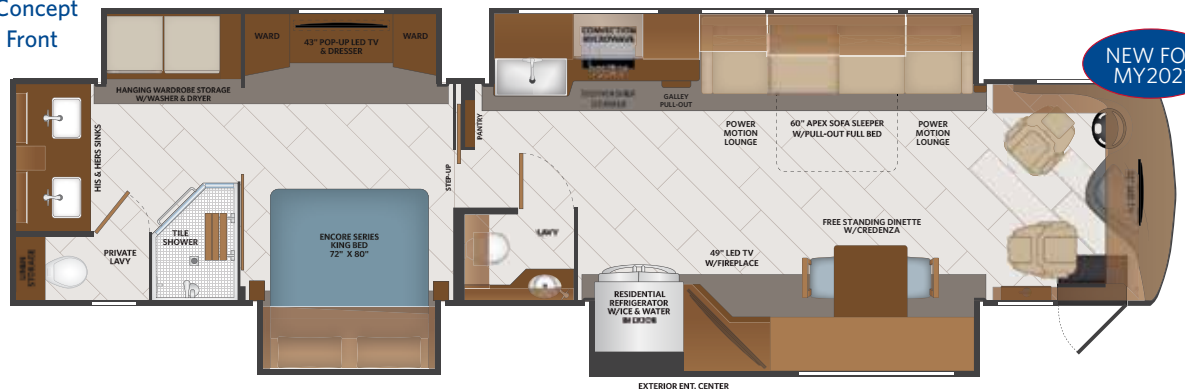

### TOP FLOORPLAN FEATURES

1. Sleeps up to 9
2. Large Master Suite
3. Shadow Box at Large Galley Window
4. Solid Surface Galley, Lavy & Nightstand Tops
5. Residential Style Furniture
6. Full Rear Wardrobe w/Hanging Clothes Bar

### TOP FLOORPLAN FEATURES

1. Sleeps up to 7
2. Extreme Open Living Area Concept
3. Heated Porcelain Tile Floor, Front with Rear as an Option
4. Exclusive Motion Power Lounge Apex Residential Style Furniture Ensemble
5. Solid Surface Galley and Lavy Tops
6. Dual Vanities in Rear Bath
7. Private Water Closet in Master Suite with Residential Tile Shower
8. Single Level Master Suite (Approx. 170 sq ft)
9. All the Amenities of Home with Residential Appliances