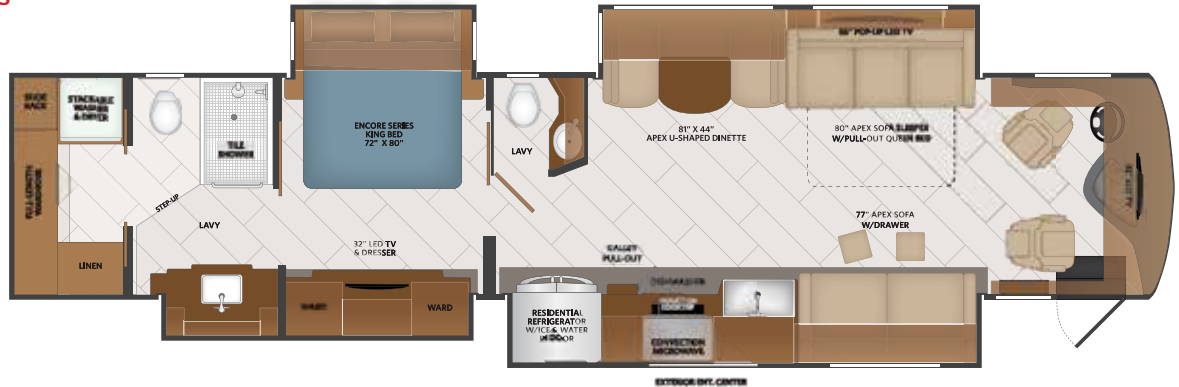

### TOP FLOORPLAN FEATURES

1. Sleeps up to 9
2. Large Master Suite
3. Shadow Box at Large Galley Window
4. Solid Surface Galley, Lavy & Nightstand Tops
5. Residential Style Furniture
6. Full Rear Wardrobe w/Hanging Clothes Bar