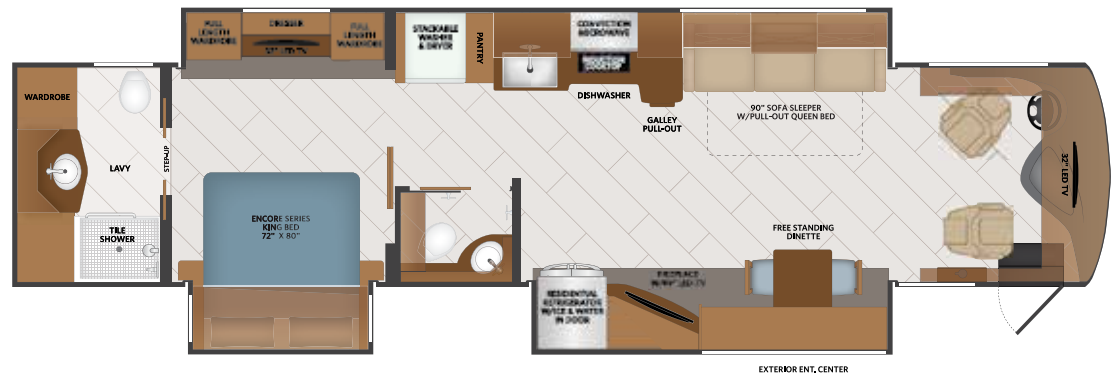

DISCOVERY LXE OPTIONS

095	Satellite Dish Winegard In-motion	559	25th Anniversary Edition (36HQ, 40M and 44S Floorplans)
099	Satellite Delete	563	Technology Package
111	Exterior Freezer	634	U-shaped Dinette
209	Motion Power Lounge (Ottoman's are omitted on 44B, 44H)	809	L-shaped Dinette
215	Hide-A-Loft™ Drop Down Twin XL Bed	830	Facing Dinette
256	Roof Mount Patio Awning Second Door Side	833	Free Standing Dinette w/Credenza
272	Window Awning Package	916	Heated Tile Floor - Rear
345	Mid-ship LED TV	937	Polished Tile 12 x 12 (36HQ, 40M and 44S Floorplans)
485	Blind Spot Detection	938	Matte Tile 12 x 48 (36HQ, 40M and 44S Floorplans)
498	Dual Euro Recliners	967	Second Full Bay 90" Slide-out Tray