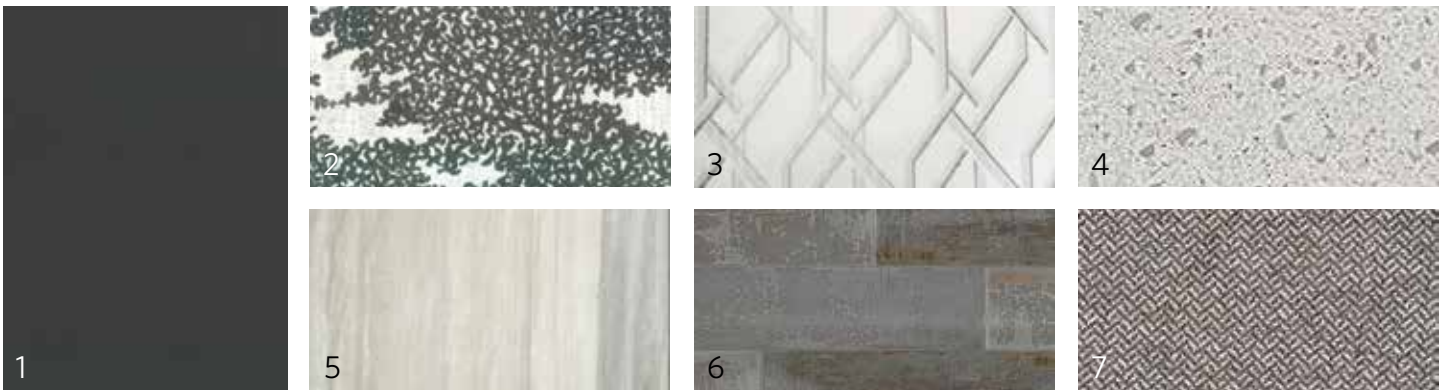

CAPPUCCINO

GREYSTONE

HERITAGE

OXFORD

**DISCOVERY**  
25th ANNIVERSARY  
EDITION

SAVOY TAN

RIDGELAND TAUPE

- 1 SOFA
- 2 LIVING ACCENT
- 3 BEDSPREAD
- 4 COUNTERTOP