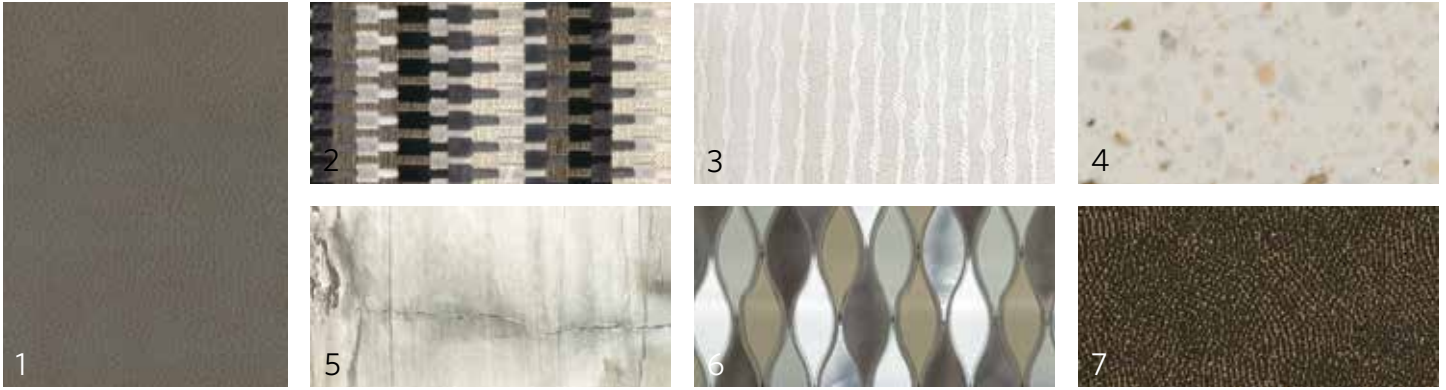

CAPPUCCINO

GREYSTONE

HERITAGE

OXFORD

**DISCOVERY**  
25th ANNIVERSARY  
EDITION

SAVOY TAN

RIDGELAND TAUPE

- 1 SOFA
- 2 LIVING ACCENT
- 3 BEDSPREAD
- 4 COUNTERTOP