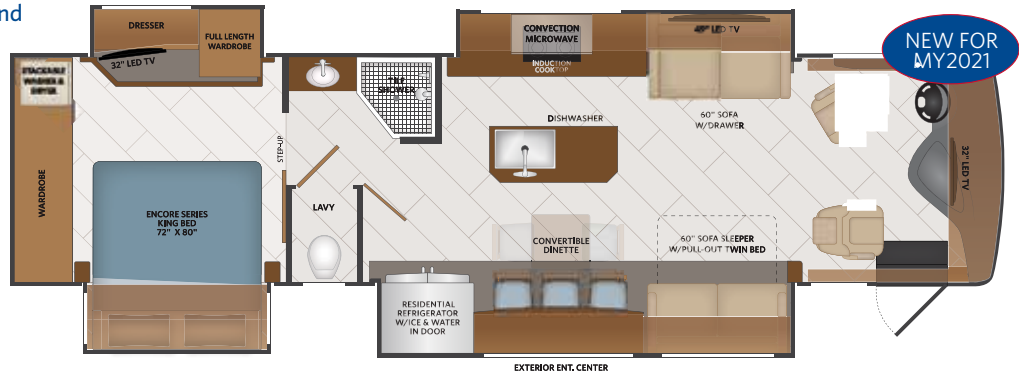

## OPTIONS

- Winegard In Motion Satellite
- Motion Power Lounge (NA 44S) —Dual Standard (Ottoman's omitted on 44B, 44H floorplan)
- Window Awning Package
- Second Roof Mounted Awning (2nd Set Doorside Rear) (Standard in 25th Anniversary Edition)
- Hide-A-Loft™ Drop Down Twin XL Bed (46" x 76") (500 lb capacity)
- Exterior Freezer
- L-Shaped Dinette (40D)
- Free Standing Dinette w/Credenza (40M, 44B, 44H, 44S)
- Heated Tile Floor - Rear (Standard in 25th Anniversary Edition)
- Facing Dinette (44B, 44H)
- U-Shaped Dinette (44S)
- Mid Ship Flat Panel TV (40M)
- 2nd Full Bay, 90" Slide Out Tray (NA 36HQ)
- Dual Euro Recliners (44B, 44H)
- Blindspot Detection (Standard in 25th Anniversary Edition)
- Technology Package Includes: (WiFi Extender Pro Pack w/LTE, Cell Booster, 265W Solar Panel, Collision Mitigation Mobileye) (Standard in 25th Anniversary Edition)

36HQ | 40D | 40G | 40M | 40B | 44H | 44S

**36HQ** Options: 095, 099, 111, 209, 215, 256, 272, 485, 559, 563, 916, 937, 938 — 25th ANNIVERSARY EDITION FLOORPLAN

**TOP FLOORPLAN FEATURES**

1. Sleeps up to 6
2. Residential Galley w/Functional Island
3. Adap"table" Dinette (Patent Pending)  
Versatile Seating that Showcases the Panoramic Window View or when Additional Table Seating is Needed Converts to a Dinette Table
4. Private Master Suite
5. Jack and Jill Lavy with Private Water Closet