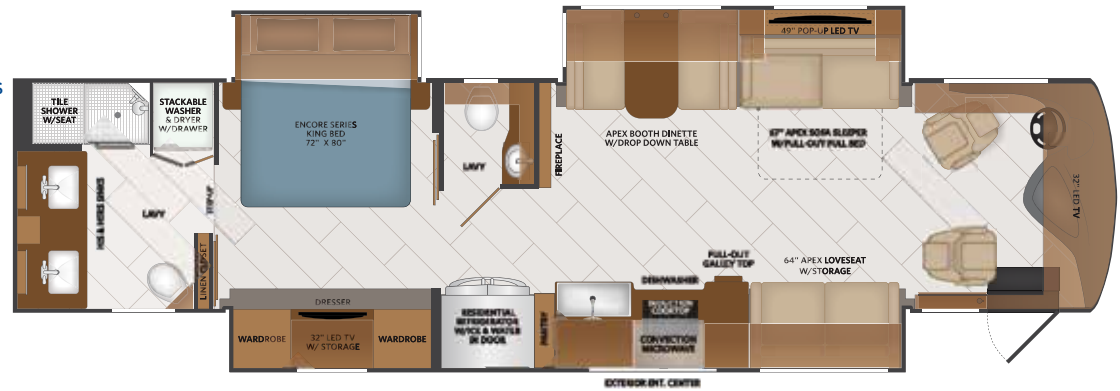

44B Options: 095, 099, 111, 209, 215, 256, 272, 485, 498, 563, 830, 833, 916, 967

TAG AXLE

TOP FLOORPLAN FEATURES

1. Sleeps up to 9
2. Spacious Living with Rear Bunk Beds
3. Bose® Solo 5, TV Sound System
4. Firefly MultiPlex Wiring, 7" Color Touchscreen
5. 20ft³ Residential Refrigerator w/Ice & Water in Door
6. Large Tile Shower w/Glass Door & Skylight