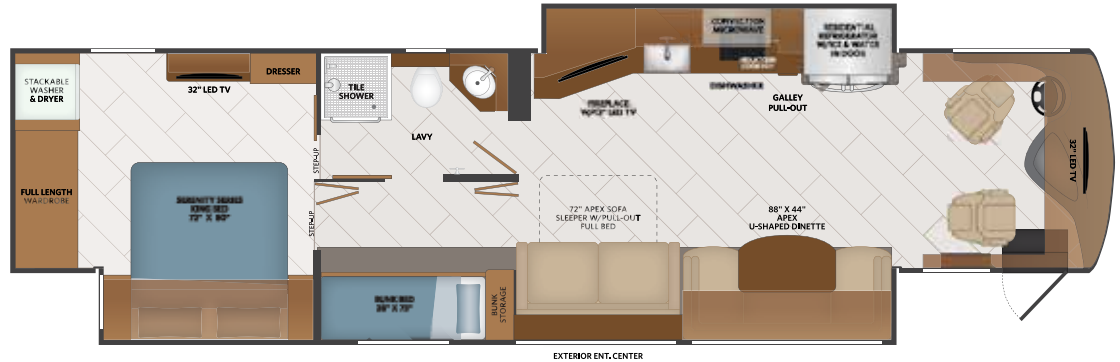

# 2021 CLASS A DIESEL DISCOVERY LXE FLOORPLANS

fleetwoodrv.com

36HQ | 40D | 40G | 40M | 40B | 44H | 44S

**40G** Options: 095, 099, 111, 209, 215, 256, 272, 485, 563, 916, 967

**TOP FLOORPLAN FEATURES**

1. Sleeps up to 9
2. Family Friendly Bunk Beds
3. Fireplace
4. Sofa Sleeper
5. Private Sleeping Areas for All

**40M** Options: 095, 099, 111, 209, 215, 256, 272, 345, 485, 563, 833, 916, 937, 938, 967 — 25th ANNIVERSARY EDITION FLOORPLAN

**TOP FLOORPLAN FEATURES**

1. Sleeps up to 7
2. Large Master Suite
3. 6-Way Power Driver/Passenger Seats
4. Porcelain Tile Flooring w/Front Heat
5. Residential Refrigerator w/Ice & Water in door
6. Dual Vanities in Rear Bath