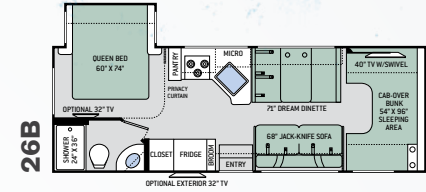

RAISED PANEL
(31E, 31W, & 31Y)

Class C Featured Highlights

CONSTRUCTION & EXTERIOR

- Slick Fiberglass Exterior with Standard Graphics Package (N/A 31E, 31Y & 31W)
- MEGA-Storage™ Compartment (22B, 22E, 23U, 25V, 28E, 28Z, 30D & 31Y)
- Portable Folding Table (23U, 28Z & 31Y)
- Framed Windows (N/A 31E, 31Y & 31W)