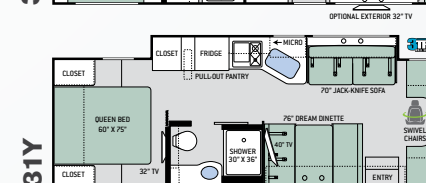

RAISED PANEL
(31E, 31W, & 31Y)

Class C Featured Highlights

CONSTRUCTION & EXTERIOR

- Slick Fiberglass Exterior with Standard Graphics Package (N/A 31E, 31Y & 31W)
- MEGA-Storage™ Compartment (22B, 22E, 23U, 25V, 28E, 28Z, 30D & 31Y)
- Portable Folding Table (23U, 28Z & 31Y)
- Framed Windows (N/A 31E, 31Y & 31W)