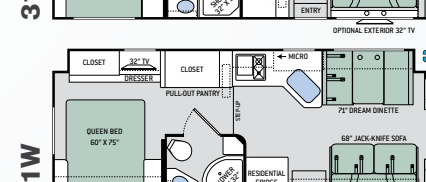

RAISED PANEL
(31E, 31W, & 31Y)

Class C Featured Highlights

CONSTRUCTION & EXTERIOR

- Slick Fiberglass Exterior with Standard Graphics Package (N/A 31E, 31Y & 31W)
- MEGA-Storage™ Compartment (22B, 22E, 23U, 25V, 28E, 28Z, 30D & 31Y)
- Portable Folding Table (23U, 28Z & 31Y)
- Framed Windows (N/A 31E, 31Y & 31W)