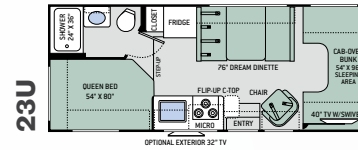

RAISED PANEL
(31E, 31W, & 31Y)

Class C Featured Highlights

CONSTRUCTION & EXTERIOR

- Slick Fiberglass Exterior with Standard Graphics Package (N/A 31E, 31Y & 31W)
- MEGA-Storage™ Compartment (22B, 22E, 23U, 25V, 28E, 28Z, 30D & 31Y)
- Portable Folding Table (23U, 28Z & 31Y)
- Framed Windows (N/A 31E, 31Y & 31W)