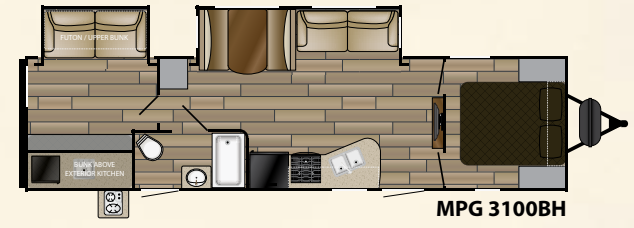

Model	Length	Dry	Hitch	Height	Awning	Tanks
2250 RB	23' 9"	4,925	340	11' 1"	14'	44^F 38^G 38^B
2400 BH	29' 1"	5,005	565	11' 1"	19'	44^F 38^G 38^B
2650 RL	31' 1"	5,705	540	11' 3"	20'	44^F 38^G 38^B
2790 DB	32' 2"	5,595	640	11' 3"	19'	44^F 38^G 38^B
2800 QB	33' 4"	5,925	740	11' 3"	19'	44^F 38^G 38^B
2820 BH	33' 1"	6,180	655	11' 3"	19'	44^F 38^G 38^B
3100 BH	36' 5"	6,615	855	11' 5"	19'	44^F 38^G 38^B
3130 WS	TBD	TBD	TBD	TBD	TBD	44^F 38^G 38^B
3300 BH	TBD	TBD	TBD	TBD	TBD	44^F 38^G 38^B

Your Local Cruiser RV Dealer:

MADE IN THE U.S.A.

Product information is as accurate as possible as of the date of publication of this brochure. Due to Cruiser RV's commitment to continuous product improvement - floorplans, materials, components, features, measurements, specifications, options, etc. are subject to change at any time without notice or obligation. In certain conditions some additional equipment may be needed. Photos may show optional equipment or props used for photography purposes only.

Cruiser RV has listed the approximate base weight of the trailer without the option equipment included. Option equipment will impact the weight of the trailer. Please locate the weight sticker attached to the trailer you are considering for the most accurate trailer weight.

Tow Vehicle Caution: Owners of Cruiser recreational vehicles are solely responsible for the selection and proper use of tow vehicles. All customers should consult with a motor vehicle manufacturer or their dealer concerning the purchase and use of suitable tow vehicles for Cruiser RV products. Cruiser RV disclaims any liability or damages suffered as a result of the selection, operation, use or misuse of a tow vehicle. Cruiser RV's limited warranty does not cover damage to the recreational vehicle or the tow vehicle as a result of the selection of the tow vehicle.