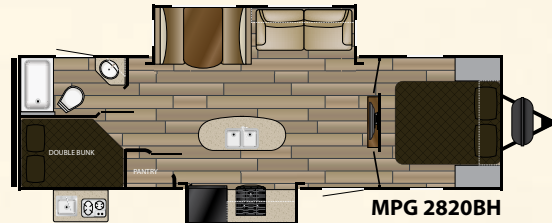

Standard Features

- Charging station with 12v and USB
- Oversized slam latch baggage doors
- Dexter E-Z lube hubs
- 15" radial tires with aluminum wheels
- Electric awning with integrated speakers
- Large assist grab handle with triple step entry
- One piece vinyl TPO membrane roof
- 6 gal DSI gas/electric water heater
- Electric slide-outs
- Black tank flush system
- Heated and enclosed underbelly
- 2" duct direct from furnace into underbelly
- Tri-tone high gloss gel coated fiberglass exterior
- Painted aerodynamic front fiberglass cap with LED lights
- LED interior lighting package
- GoPower solar prep package
- Friction Hinge system on all entry doors
- 30" primary entry door with triple step and light

MPG 2800QB

MPG 3130WS

MPG 2650RL

MPG 2820BH

MPG 3300BH

Model	Length	Dry	Hitch	Height	Awning	Tanks
2250 RB	23' 9"	4,925	340	11' 1"	14'	44 ^F 38 ^G 38 ^B
2400 BH	29' 1"	5,005	565	11' 1"	19'	44 ^F 38 ^G 38 ^B
2650 RL	31' 1"	5,705	540	11' 3"	20'	44 ^F 38 ^G 38 ^B
2790 DB	32' 2"	5,595	640	11' 3"	19'	44 ^F 38 ^G 38 ^B
2800 QB	33' 4"	5,925	740	11' 3"	19'	44 ^F 38 ^G 38 ^B
2820 BH	33' 1"	6,180	655	11' 3"	19'	44 ^F 38 ^G 38 ^B
3100 BH	36' 5"	6,615	855	11' 5"	19'	44 ^F 38 ^G 38 ^B
3130 WS	TBD	TBD	TBD	TBD	TBD	44 ^F 38 ^G 38 ^B
3300 BH	TBD	TBD	TBD	TBD	TBD	44 ^F 38 ^G 38 ^B