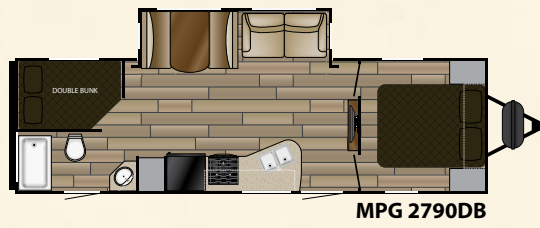

Model	Length	Dry	Hitch	Height	Awning	Tanks
2250 RB	23' 9"	4,925	340	11' 1"	14'	44^F 38^G 38^B
2400 BH	29' 1"	5,005	565	11' 1"	19'	44^F 38^G 38^B
2650 RL	31' 1"	5,705	540	11' 3"	20'	44^F 38^G 38^B
2790 DB	32' 2"	5,595	640	11' 3"	19'	44^F 38^G 38^B
2800 QB	33' 4"	5,925	740	11' 3"	19'	44^F 38^G 38^B
2820 BH	33' 1"	6,180	655	11' 3"	19'	44^F 38^G 38^B
3100 BH	36' 5"	6,615	855	11' 5"	19'	44^F 38^G 38^B
3130 WS	TBD	TBD	TBD	TBD	TBD	44^F 38^G 38^B
3300 BH	TBD	TBD	TBD	TBD	TBD	44^F 38^G 38^B

Your Local Cruiser RV Dealer:

MADE IN THE U.S.A.

Product information is as accurate as possible as of the date of publication of this brochure. Due to Cruiser RV's commitment to continuous product improvement - floorplans, materials, components, features, measurements, specifications, options, etc. are subject to change at any time without notice or obligation. In certain conditions some additional equipment may be needed. Photos may show optional equipment or props used for photography purposes only.

Cruiser RV has listed the approximate base weight of the trailer without the option equipment included. Option equipment will impact the weight of the trailer. Please locate the weight sticker attached to the trailer you are considering for the most accurate trailer weight.

Tow Vehicle Caution: Owners of Cruiser recreational vehicles are solely responsible for the selection and proper use of tow vehicles. All customers should consult with a motor vehicle manufacturer or their dealer concerning the purchase and use of suitable tow vehicles for Cruiser RV products. Cruiser RV disclaims any liability or damages suffered as a result of the selection, operation, use or misuse of a tow vehicle. Cruiser RV's limited warranty does not cover damage to the recreational vehicle or the tow vehicle as a result of the selection of the tow vehicle.