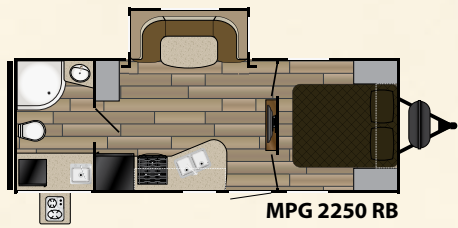

Model	Length	Dry	Hitch	Height	Awning	Tanks
2250 RB	23' 9"	4,925	340	11' 1"	14'	44^F 38^G 38^B
2400 BH	29' 1"	5,005	565	11' 1"	19'	44^F 38^G 38^B
2650 RL	31' 1"	5,705	540	11' 3"	20'	44^F 38^G 38^B
2790 DB	32' 2"	5,595	640	11' 3"	19'	44^F 38^G 38^B
2800 QB	33' 4"	5,925	740	11' 3"	19'	44^F 38^G 38^B
2820 BH	33' 1"	6,180	655	11' 3"	19'	44^F 38^G 38^B
3100 BH	36' 5"	6,615	855	11' 5"	19'	44^F 38^G 38^B
3130 WS	TBD	TBD	TBD	TBD	TBD	44^F 38^G 38^B
3300 BH	TBD	TBD	TBD	TBD	TBD	44^F 38^G 38^B

Your Local Cruiser RV Dealer:

MADE IN THE U.S.A.

Product information is as accurate as possible as of the date of publication of this brochure. Due to Cruiser RV's commitment to continuous product improvement - floorplans, materials, components, features, measurements, specifications, options, etc. are subject to change at any time without notice or obligation. In certain conditions some additional equipment may be needed. Photos may show optional equipment or props used for photography purposes only.

Cruiser RV has listed the approximate base weight of the trailer without the option equipment included. Option equipment will impact the weight of the trailer. Please locate the weight sticker attached to the trailer you are considering for the most accurate trailer weight.

Tow Vehicle Caution: Owners of Cruiser recreational vehicles are solely responsible for the selection and proper use of tow vehicles. All customers should consult with a motor vehicle manufacturer or their dealer concerning the purchase and use of suitable tow vehicles for Cruiser RV products. Cruiser RV disclaims any liability or damages suffered as a result of the selection, operation, use or misuse of a tow vehicle. Cruiser RV's limited warranty does not cover damage to the recreational vehicle or the tow vehicle as a result of the selection of the tow vehicle.