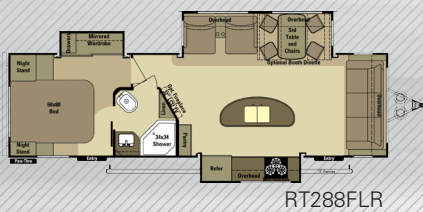

ROAMER TRAVEL TRAILERS