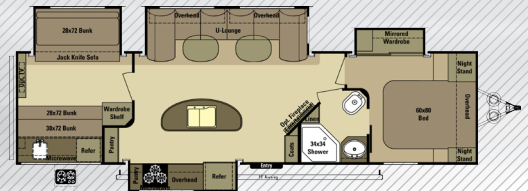

ROAMER FIFTH WHEELS

	RF316RLS	RF337RLS	RF338RLS	RF345RLS	RF346FLR	RF357RES	RF367BHS	RF384BHS	RF387RLS	RF395BHS	RF430RLS
UVW	9055	9657	10060	9890	10245	9995	11135	12135	10711	11280	11800
Hitch Wt.	2085	2320	2230	2440	2312	2348	2275	2295	2384	2005	2370
Length	30'10"	33'6"	35'4"	34'6"	37'7"	35'2"	36'10"	40'7"	37'	39'4"	42'
Gross NCC	3430	3063	4170	2950	4067	2753	3465	3365	3570	4710	4290

ROAMER TRAVEL TRAILERS

RT310BHS

	RT288FLR	RT291RLS	RT310BHS	RT316RLS	RT320RES
UVW	7808	7710	9310	8007	7996
Hitch Wt.	978	995	1177	1200	787
Length	33'6"	33'6"	36'10"	33'8"	33'8"
Gross NCC	1970	2085	2190	1983	1994

At Highland Ridge RV, Inc., we are one of the few manufacturers that have a 2-Year Limited Transferable Warranty. Ensuring our customers that we will stand behind our product for twice the amount of time that other manufacturers offer.