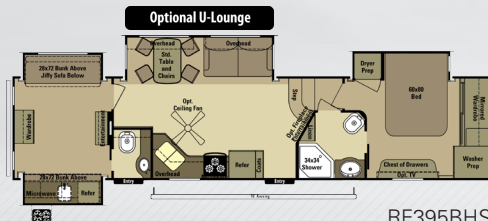

ROAMER FIFTH WHEELS

RF395BHS

	RF316RLS	RF337RLS	RF338RLS	RF345RLS	RF346FLR	RF357RES	RF367BHS	RF384BHS	RF387RLS	RF395BHS	RF430RLS
UVW	9055	9657	10060	9890	10245	9995	11135	12135	10711	11280	11800
Hitch Wt.	2085	2320	2230	2440	2312	2348	2275	2295	2384	2005	2370
Length	30'10"	33'6"	35'4"	34'6"	37'7"	35'2"	36'10"	40'7"	37'	39'4"	42'
Gross NCC	3430	3063	4170	2950	4067	2753	3465	3365	3570	4710	4290

ROAMER TRAVEL TRAILERS

	RT288FLR	RT291RLS	RT310BHS	RT316RLS	RT320RES
UVW	7808	7710	9310	8007	7996
Hitch Wt.	978	995	1177	1200	787
Length	33'6"	33'6"	36'10"	33'8"	33'8"
Gross NCC	1970	2085	2190	1983	1994

At Highland Ridge RV, Inc., we are one of the few manufacturers that have a 2-Year Limited Transferable Warranty. Ensuring our customers that we will stand behind our product for twice the amount of time that other manufacturers offer.