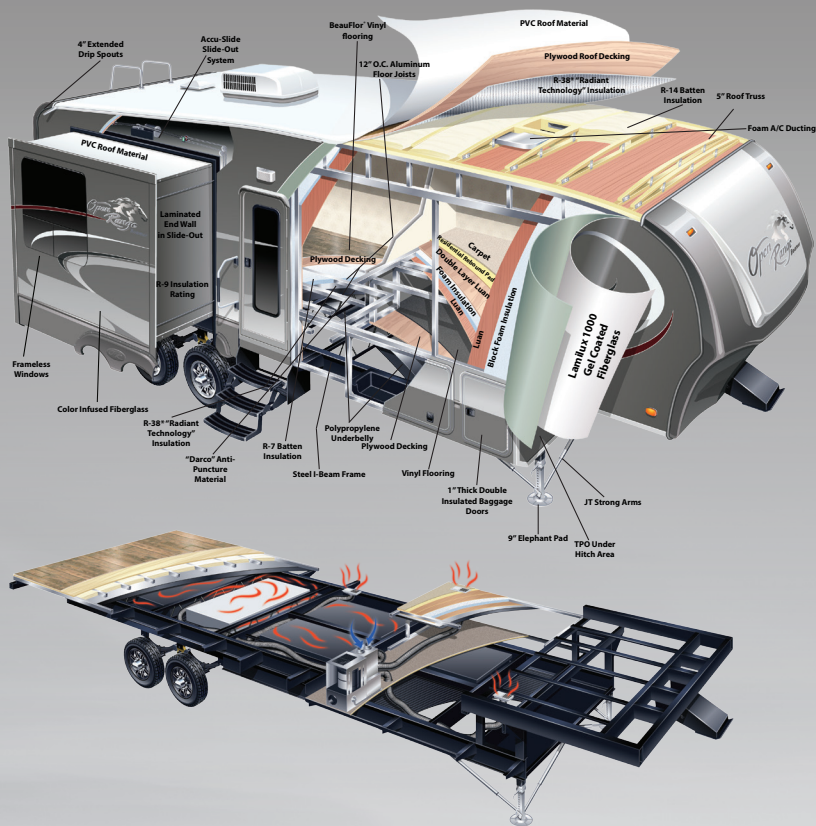

Open Range

Roamer

FIFTH WHEELS & TRAVEL TRAILERS

2015 MODEL YEAR

ROAMER FIFTH WHEELS

RF316RLS

RF337RLS

RF338RLS

RF430RLS

STANDARD FEATURES:

- Heavy Duty Full Extension Drawer Guides
- Large Lavatory Sink
- Porcelain Toilet w/ Foot Pedal Flush
- Ext. Utility Center w/ Black Tank Flush
- Lippert Wide-Stance Axles
- Lippert Equa-Flex Suspension
- LP Quick Connect
- 80 Lbs of LP Capacity (**TT 60 Lbs**)
- 100" Wide Body Frame
- Prepped for Back-Up Camera
- PVC Roof Material
- Nitrogen Filled Radial Tires
- 50 Amp Service
- "Maxx Air" Vent Cover
- Front & Rear Stab Jacks (**TT**)
- Power Tongue Jack (**TT**)

EXECUTIVE PACKAGE: (MANDATORY)

- One-Touch Automatic Leveling System
- Flat Screen TV in Living Area
- 12V CD/DVD Player w/Bluetooth®
- USB/12V Charging Port
- Multi-Port Satellite Hook-Up
- Digital TV Antenna w/Booster
- Large 8 Cu. Ft. Refrigerator (**FW**)
- 30" OTR Microwave
- 15k BTU A/C w/"Quick Cool" Feature (**FW**)
- 10 Gal. Gas/Electric Water Heater (**FW**)
- 6 Gal. Gas/Electric Water Heater (**TT**)
- Corian® Countertops
- Fantastic Fan in Kitchen (**FW**)
- Power Awning w/ LED Awning Light
- Concealed Hinges
- Western Aspen Cabinet Doors
- LED Lighting in Ceiling
- Crown Molding
- Wired and Framed for 2nd A/C
- Full View Vented Entrance Door
- Frameless Windows

FOUR SEASONS PACKAGE: (MANDATORY)

- R-38 Insulation in Roof & Floor
- R-9 Insulation in Sidewall
- Atwood® High Performance Furnace
- Heated and Enclosed Underbelly
- Heated Storage Area (**FW**)
- Double Insulated Baggage Doors
- Digital Thermostat
- Insulated Slide Floors
- Heated & Enclosed Dump Valves