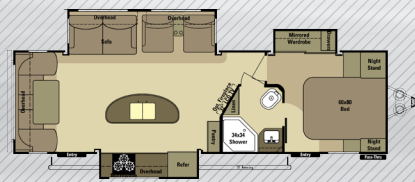

ROAMER FIFTH WHEELS

	RF316RLS	RF337RLS	RF338RLS	RF345RLS	RF346FLR	RF357RES	RF367BHS	RF384BHS	RF387RLS	RF395BHS	RF430RLS
UVW	9055	9657	10060	9890	10245	9995	11135	12135	10711	11280	11800
Hitch Wt.	2085	2320	2230	2440	2312	2348	2275	2295	2384	2005	2370
Length	30'10"	33'6"	35'4"	34'6"	37'7"	35'2"	36'10"	40'7"	37'	39'4"	42'
Gross NCC	3430	3063	4170	2950	4067	2753	3465	3365	3570	4710	4290

ROAMER TRAVEL TRAILERS

RT291RLS

	RT288FLR	RT291RLS	RT310BHS	RT316RLS	RT320RES
UVW	7808	7710	9310	8007	7996
Hitch Wt.	978	995	1177	1200	787
Length	33'6"	33'6"	36'10"	33'8"	33'8"
Gross NCC	1970	2085	2190	1983	1994

At Highland Ridge RV, Inc., we are one of the few manufacturers that have a 2-Year Limited Transferable Warranty. Ensuring our customers that we will stand behind our product for twice the amount of time that other manufacturers offer.