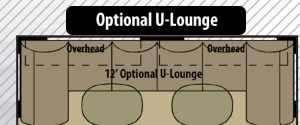

ROAMER TRAVEL TRAILERS

RT288FLR

RT291RLS

RT310BHS

RT316RLS

RT320RES

	RT288FLR	RT291RLS	RT310BHS	RT316RLS	RT320RES
UVW	7808	7710	9310	8007	7996
Hitch Wt.	978	995	1177	1200	787
Length	33'6"	33'6"	36'10"	33'8"	33'8"
Gross NCC	1970	2085	2190	1983	1994