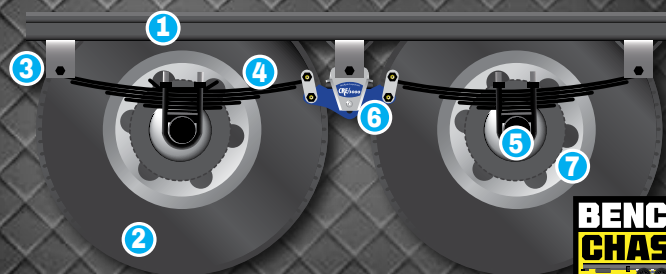

15 Air compressor

PERFORMANCE

RUNNING GEAR

16 Automotive vinyl graphics

17 Painted front cap

18 Rota-Flex pinbox

1 2" TORSION TUBE WELDED TO I-BEAM FOR EXTRA STRENGTH

2 SUPER G 4,400 LB. RATED TIRES