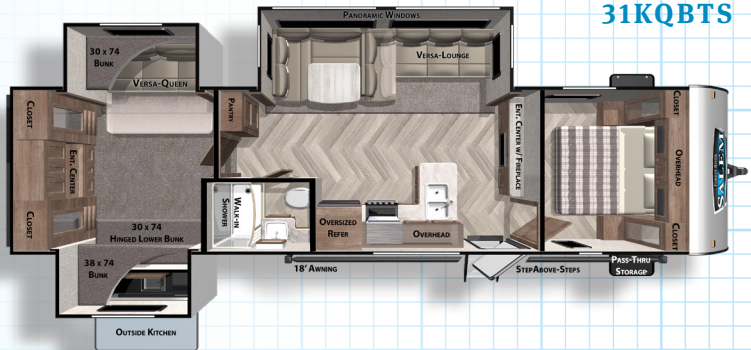

27RE

27RK

31KQBS

33TS

37BHSS2Q

BEST IN CLASS VALUE PACKAGE

- » Upgraded Designer Furniture Package
- » Extra Large Panoramic Window Package in Main Slide
- » MORryde™ StepAbove Triple Step (Main Door Only) (N/A 36VBDS & 37BHSS2Q)
- » Large Capacity 11 CU FT Frost-Free Refrigerator (12-volt)
- » Accent Lighting Package (Awning & Over Main Slide-Out)
- » Seamless Countertops (No T-Mold)
- » 20.3 CU FT of Stow N Go Storage (Bed, Dinette & Sofa) (22RBS 17 CU FT)
- » Green PKG: Furrion Solar Prep & LED Mushroom Lights
- » Heated & Enclosed AccessBelly (w/ Removable Underbelly Panels)
- » Modern Cloth Roller Shades w/ AutoStop
- » Power Awning w/Adjustable Legs
- » Power Tongue Jack w/LED Light
- » True Stabilizer Jacks w/ JT StrongArms
- » 30" Built-In Electric Fireplace (Heater)
- » (2) Zone Residential Soundbar (FM, Bluetooth, HDMI & USB)
- » Ext. Convenience PKG: Friction Hinge & Baggage Door Magnets
- » Stainless Steel Roll Up Sink Cover
- » Slide-Out Awning Prep
- » WiFi Prep
- » Black Tank Flush
- » Designated CPAP Storage
- » Versa Lounge (Most Models)