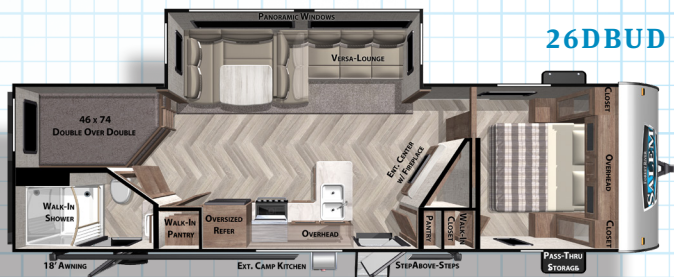

26DBUD

For more info, pictures & 360 Tours, visit www.forestriverinc.com/Salem