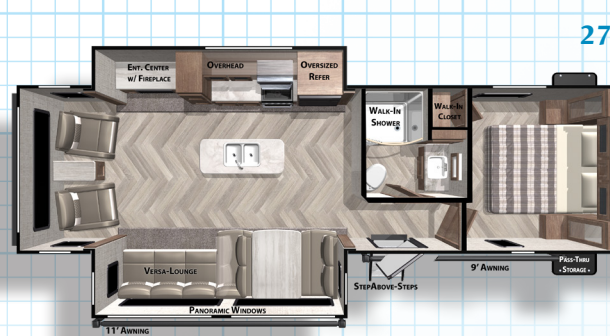

27

30KQBSS

For more info, pictures & 360 Tours, visit www.forestriverinc.com/Salem