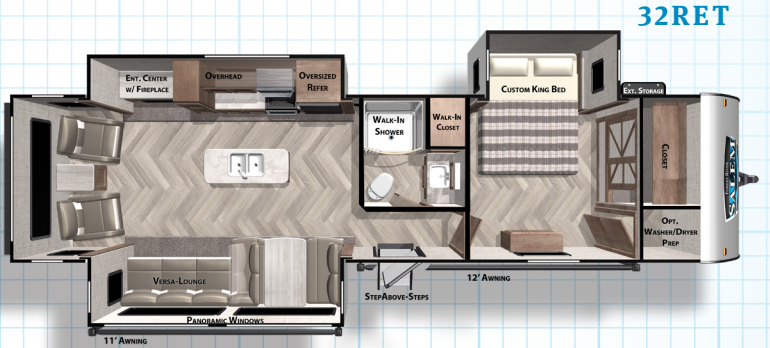

36VBDS

32RET