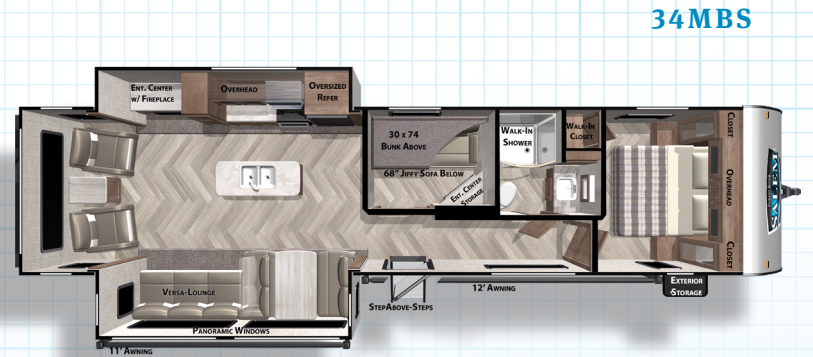

34MBS

For more info, pictures & 360 Tours, visit www.forestriverinc.com/Salem