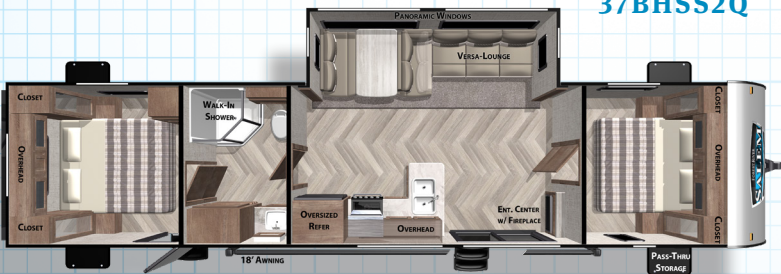

## BEST IN CLASS VALUE PACKAGE

- » Upgraded Designer Furniture Package
- » Extra Large Panoramic Window Package in Main Slide
- » MORryde™ StepAbove Triple Step (Main Door Only) (N/A 36VBDS & 37BHSS2Q)
- » Large Capacity 11 CU FT Frost-Free Refrigerator (12-volt)
- » Accent Lighting Package (Awning & Over Main Slide-Out)
- » Seamless Countertops (No T-Mold)
- » 20.3 CU FT of Stow N Go Storage (Bed, Dinette & Sofa) (22RBS 17 CU FT)
- » Green PKG: Furrion Solar Prep & LED Mushroom Lights
- » Heated & Enclosed AccessBelly (w/ Removable Underbelly Panels)
- » Modern Cloth Roller Shades w/ AutoStop
- » Power Awning w/Adjustable Legs
- » Power Tongue Jack w/LED Light
- » True Stabilizer Jacks w/ JT StrongArms
- » 30" Built-In Electric Fireplace (Heater)
- » (2) Zone Residential Soundbar (FM, Bluetooth, HDMI & USB)
- » Ext. Convenience PKG: Friction Hinge & Baggage Door Magnets
- » Stainless Steel Roll Up Sink Cover
- » Slide-Out Awning Prep
- » WiFi Prep
- » Black Tank Flush
- » Designated CPAP Storage
- » Versa Lounge (Most Models)