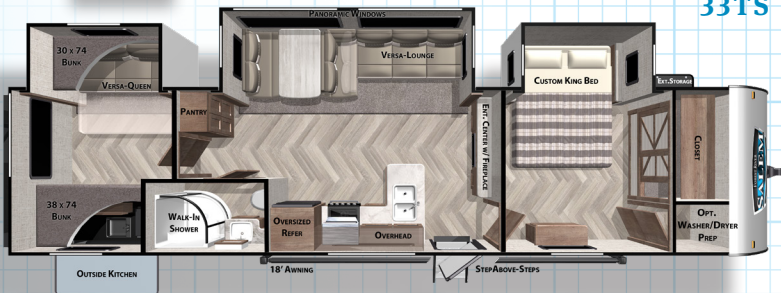

27RE

27RK

31KQBS

33TS

37BHSS2Q

BEST IN CLASS VALUE PACKAGE

- » Upgraded Designer Furniture Package
- » Extra Large Panoramic Window Package in Main Slide
- » MORryde™ StepAbove Triple Step (Main Door Only) (N/A 36VBDS & 37BHSS2Q)
- » Large Capacity 11 CU FT Frost-Free Refrigerator (12-volt)
- » Accent Lighting Package (Awning & Over Main Slide-Out)
- » Seamless Countertops (No T-Mold)
- » 20.3 CU FT of Stow N Go Storage (Bed, Dinette & Sofa) (22RBS 17 CU FT)
- » Green PKG: Furrion Solar Prep & LED Mushroom Lights
- » Heated & Enclosed AccessBelly (w/ Removable Underbelly Panels)
- » Modern Cloth Roller Shades w/ AutoStop
- » Power Awning w/Adjustable Legs
- » Power Tongue Jack w/LED Light
- » True Stabilizer Jacks w/ JT StrongArms
- » 30" Built-In Electric Fireplace (Heater)
- » (2) Zone Residential Soundbar (FM, Bluetooth, HDMI & USB)
- » Ext. Convenience PKG: Friction Hinge & Baggage Door Magnets
- » Stainless Steel Roll Up Sink Cover
- » Slide-Out Awning Prep
- » WiFi Prep
- » Black Tank Flush
- » Designated CPAP Storage
- » Versa Lounge (Most Models)