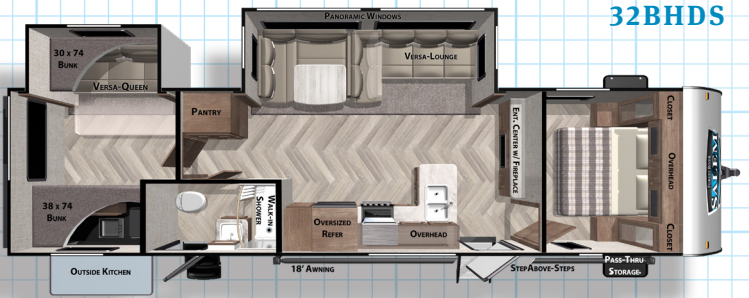

32BHDS

For more info, pictures & 360 Tours, visit www.forestriverinc.com/Salem