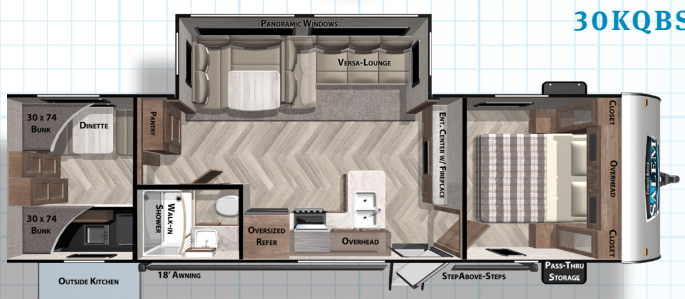

For more info, pictures & 360 Tours, visit www.forestriverinc.com/Salem